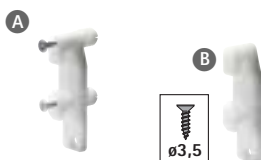

2 Front connectors

- White plastic

Assembly	Order no.	PU
A With expanding dowel	1 061 450	400*
B Screw-on	1 065 191	400*

3 Cover cap

- Plastic

Finish	Order no.	PU
A grey	0 060 779	80*
B grey with Hettich logo	9 079 220	80*
C chrome finish	9 079 224	80*
D chrome finish with Hettich logo	9 079 225	80*

Cover caps with customised imprint available on request.

5 Steel back panel

- Suitable for standard cabinet widths

Cabinet width	Order no.	PU
275	9 004 059	20*
300	9 004 065	20*
350	9 004 067	20*
400	9 004 068	20*
450	9 004 069	20*
500	9 004 070	20*
550	9 004 071	20*
600	9 004 072	20*
800	9 004 074	10*
900	9 004 075	10*
1000	9 004 076	10*
1200	9 004 077	10*

Nominal length mm	Order no.	PU
260	9 100 884	1 set
300	9 100 885	1 set
350	9 100 886	1 set
420	9 100 888	1 set
470	9 100 889	1 set
520	9 100 890	1 set
620	9 100 892	1 set

9 DesignSide adapter

- For combining with DesignSides in materials of personal choice (for drawing, see page 139) or 10 DesignSide float glass (see below)
- Including knock-in drawer front connectors
- Alternative 9a Please order screw-on drawer front connectors separately, see below
- Plastic

Finish	Order no.	PU
grey	9 100 878	20 sets*
grey with chrome trim	9 100 879	20 sets*

9a Screw-on front connector

- Plastic

Order no.	PU
9 098 724	80*

10 DesignSide float glass

- Material thickness 6 mm
- 9 DesignSide adapters and any 9a Screw-on drawer front connectors must be ordered separately, see above